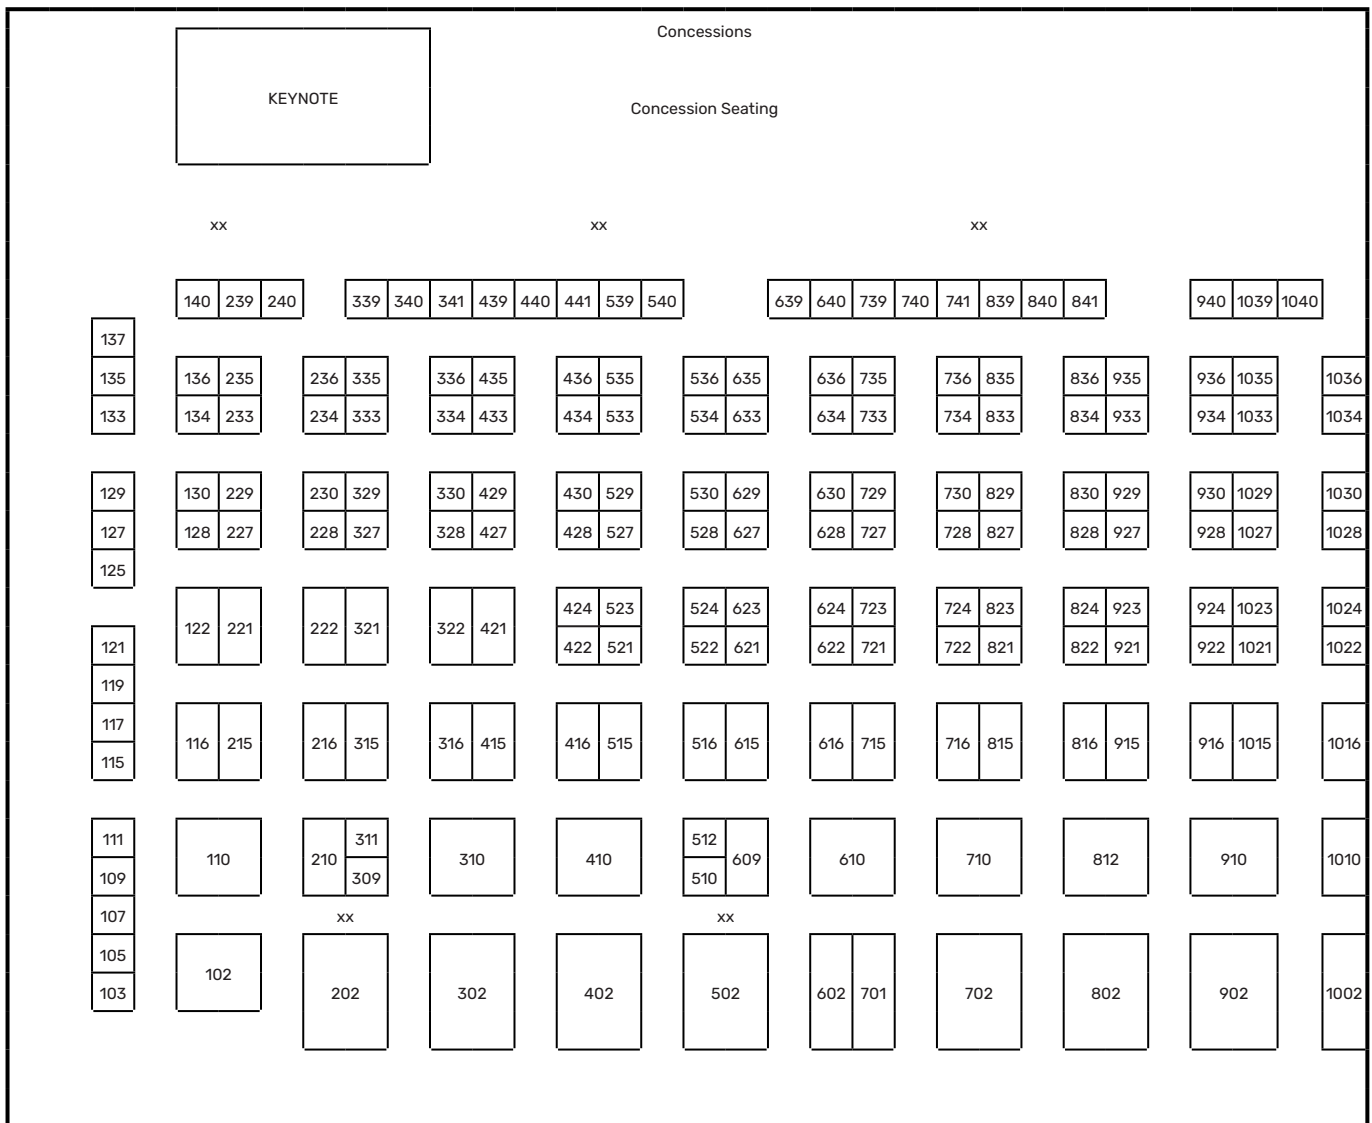

SCAN ME!
FOR FLOOR PLAN
UPDATES

FLOOR PLAN

TAMPA BUILD EXPO

January 22-23, 2025

Tampa Convention Center, West/Central Hall

Exhibit Hours: 10am-3pm Both Days

Enter

Con-