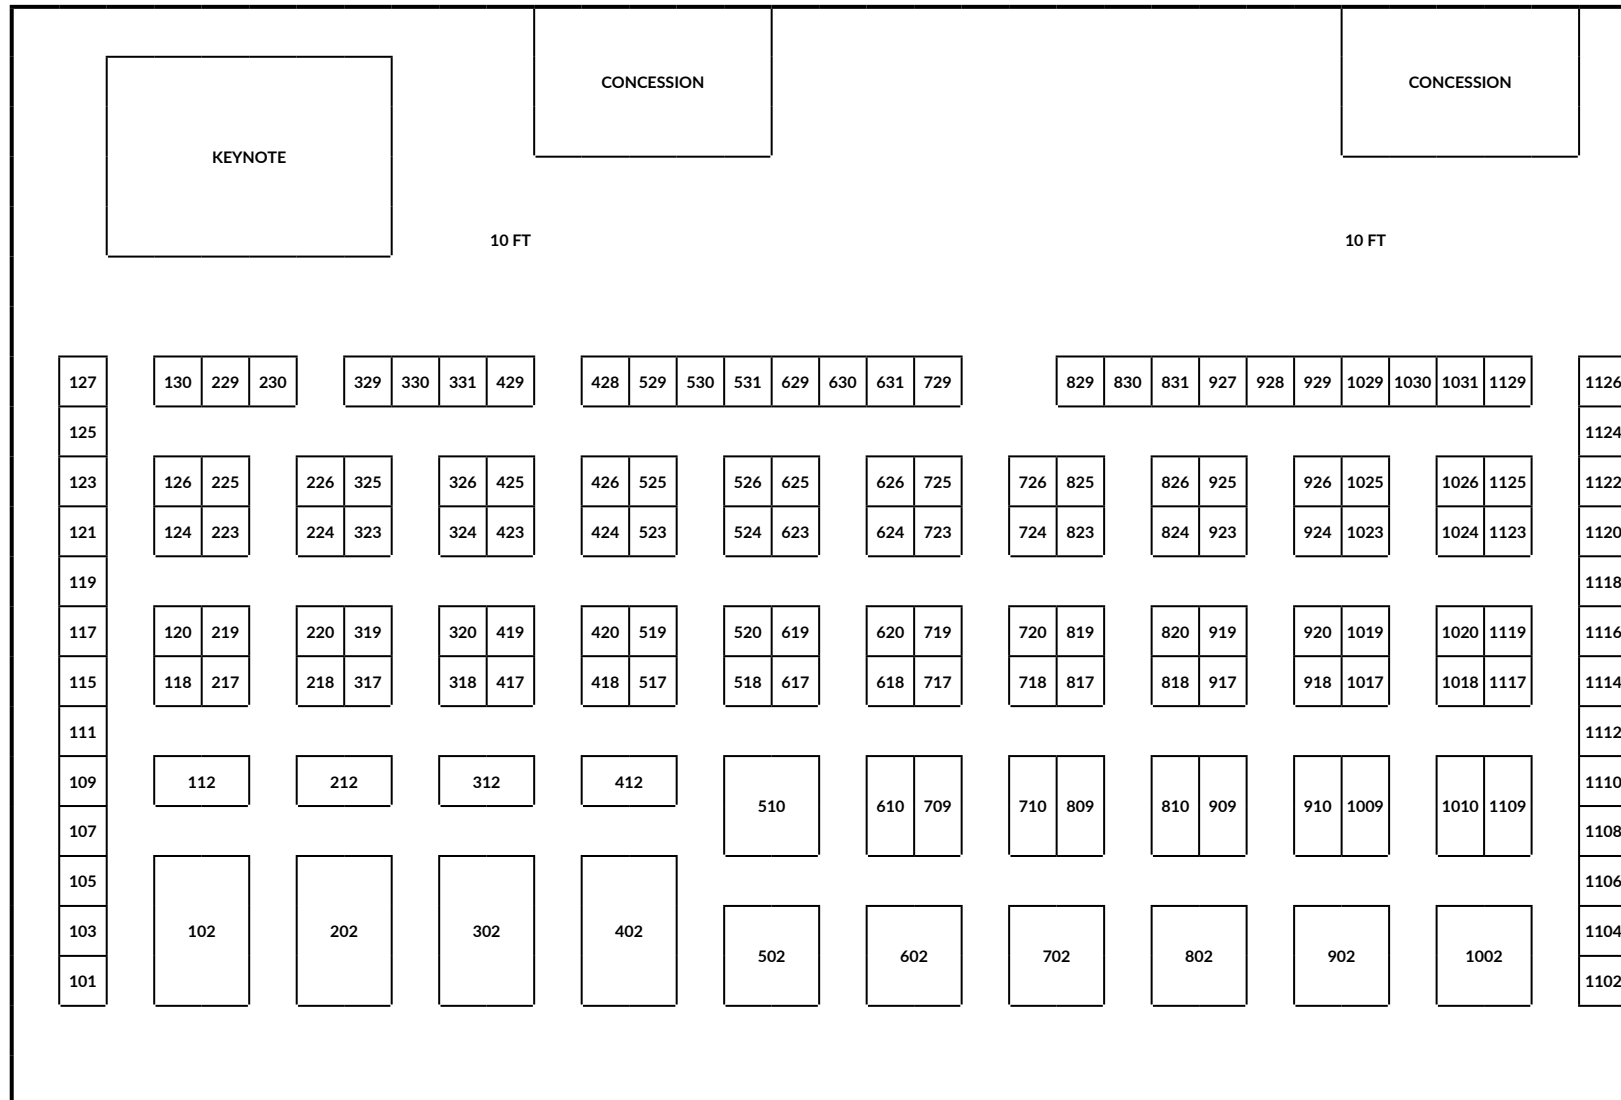

PHOENIX BUILD EXPO

December 9-10, 2025

Phoenix Convention Center

Exhibit Hours: 10am-3pm Both Days

FLOOR PLAN

SCAN ME! FOR FLOOR PLAN UPDATES

ENTRANCE