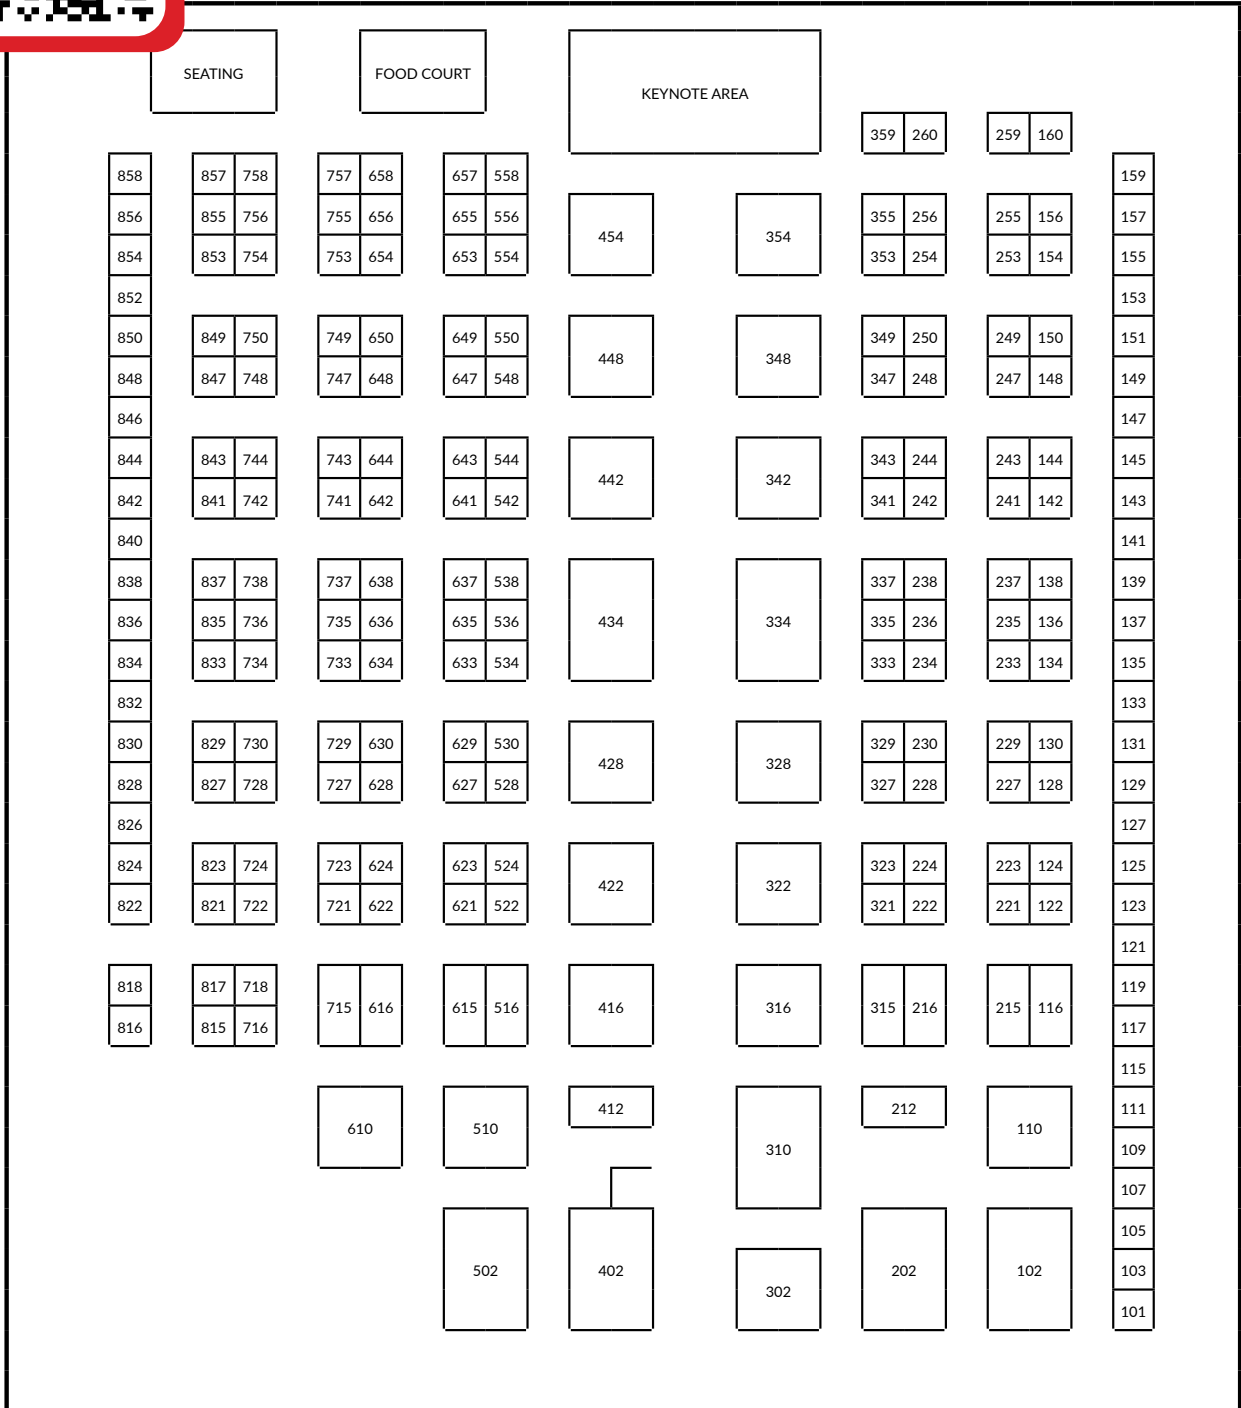

SCAN ME!
FOR FLOOR PLAN
UPDATES

FLOOR PLAN

LOS ANGELES BUILD EXPO

August 27-28, 2025 | LA Convention Center, South Hall G
Exhibit Hours: 10am-3pm Both Days

ENTRANCE